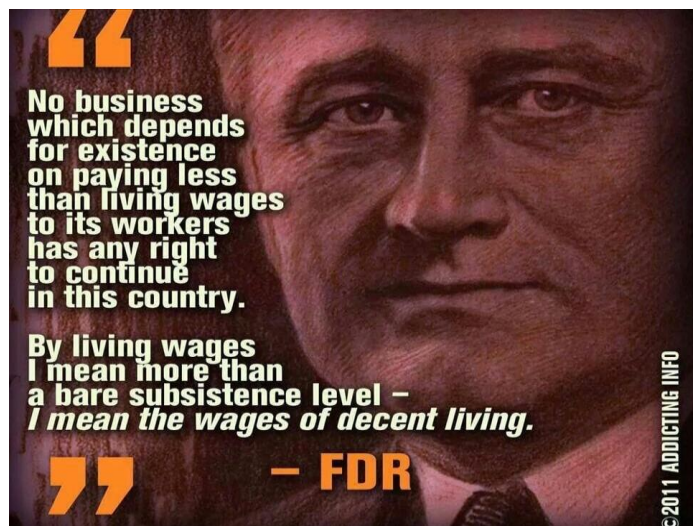

bay. The Day was a Yang Earth Dragon day with the Day Master of Balance. Balance indicates the opportunity to regain equilibrium and get rid of bad luck. The day passed off without incident so it seems, and President Biden very quickly set about trying to right some of the damage to the USA's international reputation done over the previous four years of the Trump administration. It will take a lot more than simply signing executive orders to rescind those issued by Trump, and even longer for his country to regain any legitimacy as leader of the free world, if indeed it ever can. The damage to its democratic institutions that have crept in over several decades, will need time to recover from, and even longer to strengthen them. Such loss of prestige will smart the American psyche for a long time to come. The deep divisions in the country too will burn savagely for the foreseeable future and if Biden and his team cannot start to heal them, within the next couple of years, there will remain the very real potential for the break-up of the Union. Next year, the year of the Yang Water Tiger will be a tough one and since the Tiger is so often associated with armed conflict, *Uncle Sam* is a long way from being out of the woods. Learn more at my Annual Talk.